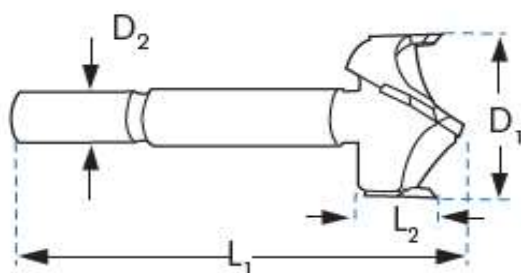

Ref. BB  
Ref. BMF

MD

Hasta Ø 65 - Mango cilíndrico  
Ø Superiores - Mango hexagonal

	D1 mm	D2 mm	L1x L2 mm
*BB20B	20,0	8	90 x 15
*BB25B	25,0	8	90 x 15
*BB26B	26,0	8	90 x 15
*BB30B	30,0	8	90 x 15
*BB32B	32,0	10	90 x 15
*BB35B	35,0	10	90 x 15
*BB40B	40,0	10	90 x 15
BB50	50,0	10	90 x 15
BB55	55,0	10	90 x 15
BB60	60,0	12	90 x 15
BB65	65,0	12	90 x 15
BB70	70,0	12	90 x 15
BB75	75,0	12	90 x 15
BB80	80,0	12	90 x 15
BB85	85,0	12	90 x 15
BB90	90,0	12	90 x 15